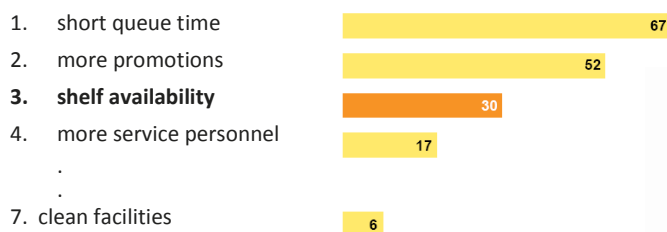

The Out-of-Shelf solution

The pressure sensor film of plastic electronic provides a reliable solution for the prevention of out-of-shelf situations due to electrical detection of shelf removals within seconds!

Out-of-Shelf situations cause revenue losses of up to 4 %! The monitoring of shelves with the plastic electronic pressure sensor film enables simply, cost effectively and reliably the timely detection of shelf removals. In case the number of products in the shelf falls below a critical amount, the system warns the responsible person via lightening signals or SMS of upcoming out-of-shelf situations. This way, costs of shelf monitoring can be cut down, the reaction time reduced and customers satisfied at any time.

Shelf availability is an essential customer need of shopping!

Customer needs (%)

Source: Optimal Shelf Availability Study, Roland Berger/ ECR 2003

Every removal of the shelf can be recorded within seconds;